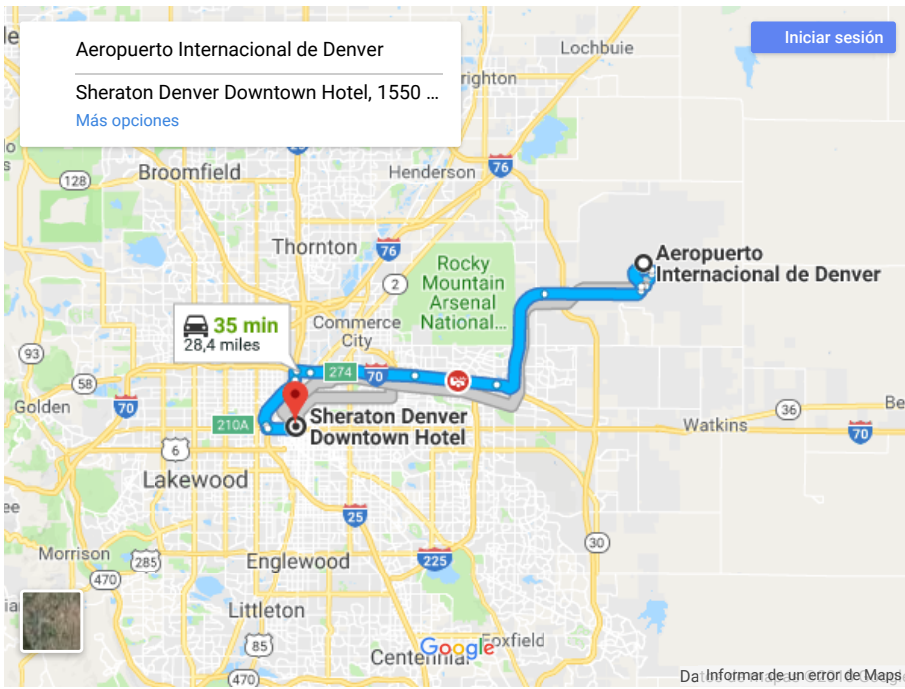

info@ipcc2017.com

Phone: + 1 604 688 9655

Fax: + 1 604 685 3521

[Join our Mailing List](#)

agcm0100.cfm 2017.08.11 • [PowerSite](#) 2.82 • © 2018 MCI